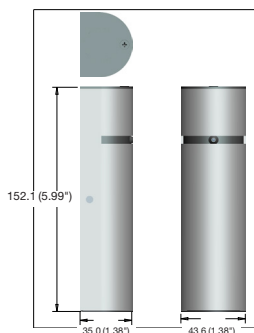

## Key Features

- Designed for easy installation
- Fits most standard door frames
- Durable aluminum construction
- Curved surface with 180° HFOV camera adjustment
- Also available in black and silver and custom colors
- 12VDC and POE
- 2MP 1080P camera installed
- Max (1,920 x 1,080) resolution at 30 FPS
- H.264, MJPEG dual codec
- WDR (120dB), Defog
- Advanced motion detection, VA
- Micro SD/SDHC/SDXC memory slot

## Dimensions of Body Unit

Unit : mm (inch)

## Dimensions of Door Jamb

Unit : mm (inch)