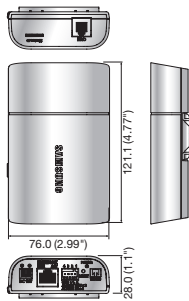

# SNB-J-6010 Door Jamb Camera

2Megapixel Full HD Network Door Jamb Camera

## Key Features

- Designed for easy installation
- Fits most standard door frames
- Durable aluminum construction
- Curved surface with 180° HFOV camera adjustment
- Also available in black and silver and custom colors
- 12VDC and POE
- 2MP 1080P camera installed
- Max (1,920 x 1,080) resolution at 30 FPS
- H.264, MJPEG dual codec
- WDR (120dB), Defog
- Advanced motion detection, VA
- Micro SD/SDHC/SDXC memory slot

## Dimensions of Body Unit

Unit : mm (inch)

## Dimensions of Door Jamb

Unit : mm (inch)